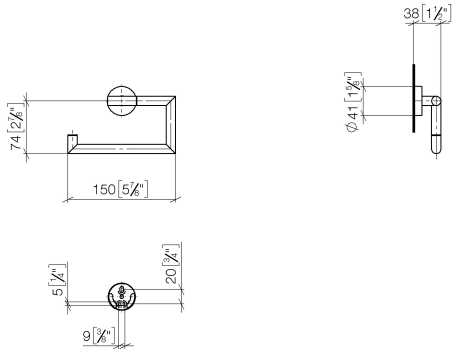

83 500 979

- width 150mm
- height 95 mm
- rosette Ø 40 mm
- 40mm projection

Fits: LISSÉ, META

	Chrome	83 500 979-00
	Brushed Platinum	83 500 979-06
	Dark Chrome	83 500 979-19
	Light Gold	83 500 979-26
	Brushed Light Gold	83 500 979-27
	Matte Black	83 500 979-33
	Brushed Bronze	83 500 979-42
	Brushed Champagne (22kt Gold)	83 500 979-46
	Champagne (22kt Gold)	83 500 979-47
	Brushed Chrome	83 500 979-93
	Brushed Dark Platinum	83 500 979-99

83 500 979

mm [inches]

83 500 979

Parts for other finishes can be found here: Brushed Platinum

Spare parts list

No.	Item Number	Name	Quantity used	Delivery time
1	90 28 22 626 00-00	holder	1	10
2	05 17 97 561 01-00	holder	1	10
3	90 31 11 038 00 90	pin	2	2
4	90 14 10 060 00 90	seal	1	2
5	08 27 97 500-00	rosette	1	10
6	08 30 11 516 90	ring	1	2
7	05 17 97 501 01 90	fixing set	1	2
8	08 17 97 559 90	holder	1	2
9	08 17 97 501 07	holder	1	2
10	05 30 31 025 00 90	fixing set	1	2
11	05 30 11 519 00 90	disc	1	2