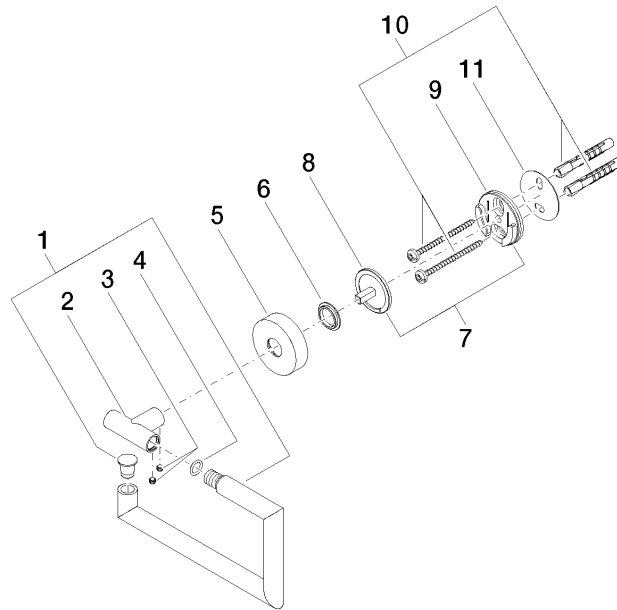

83 500 979

- width 150mm
- height 95 mm
- rosette Ø 40 mm
- 40mm projection

Fits: LISSÉ, META

	Chrome	83 500 979-00
	Brushed Platinum	83 500 979-06
	Dark Chrome	83 500 979-19
	Light Gold	83 500 979-26
	Brushed Light Gold	83 500 979-27
	Matte Black	83 500 979-33
	Brushed Bronze	83 500 979-42
	Brushed Champagne (22kt Gold)	83 500 979-46
	Champagne (22kt Gold)	83 500 979-47
	Brushed Chrome	83 500 979-93
	Brushed Dark Platinum	83 500 979-99

83 500 979

mm [inches]

83 500 979

Parts for other finishes can be found here: Brushed Platinum

Spare parts list

No.	Item Number	Name	Quantity used	Delivery time
1	90 28 22 626 00-00	holder	1	10
2	05 17 97 561 01-00	holder	1	10
3	90 31 11 038 00 90	pin	2	2
4	90 14 10 060 00 90	seal	1	2
5	08 27 97 500-00	rosette	1	10
6	08 30 11 516 90	ring	1	2
7	05 17 97 501 01 90	fixing set	1	2
8	08 17 97 559 90	holder	1	2
9	08 17 97 501 07	holder	1	2
10	05 30 31 025 00 90	fixing set	1	2
11	05 30 11 519 00 90	disc	1	2